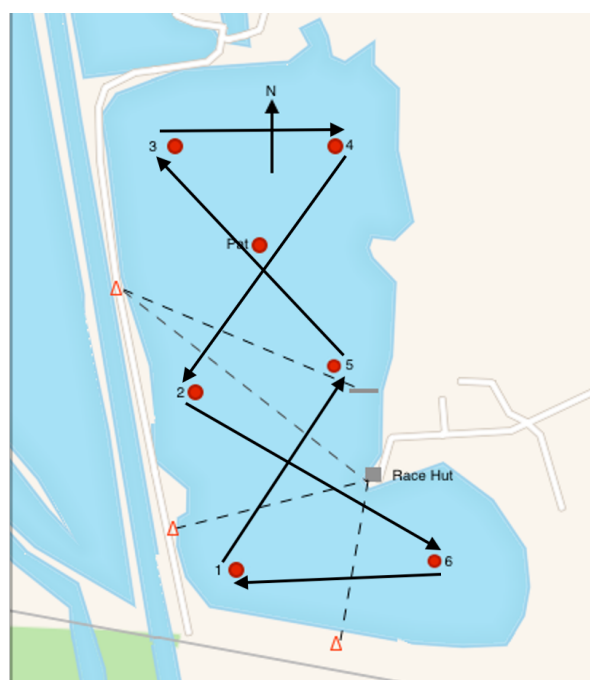

### Instructions:

Start from anywhere on the course, at any time on any day you have booked a slot, up until the closing date. Follow the course from your starting position all the way round until you reach your start position again and record the time taken. The Course is:

1- S

5 - P

3 - S

4-S

2- P

6 - S

Record and submit your best lap time via email to [timetrial@queensmeadsc.org.uk](mailto:timetrial@queensmeadsc.org.uk)

You can record as many entries as you are able to sail before the closing date on as many different dinghies.

Please record Date, Name, Boat, Sail Number Time

e.g 12th June, Brian O'Leary, Sunfish, 55, 9 Minutes 29 Seconds

Times will be adjust by the organisers for handicaps

Results League table will be available online updated during the course of the event.